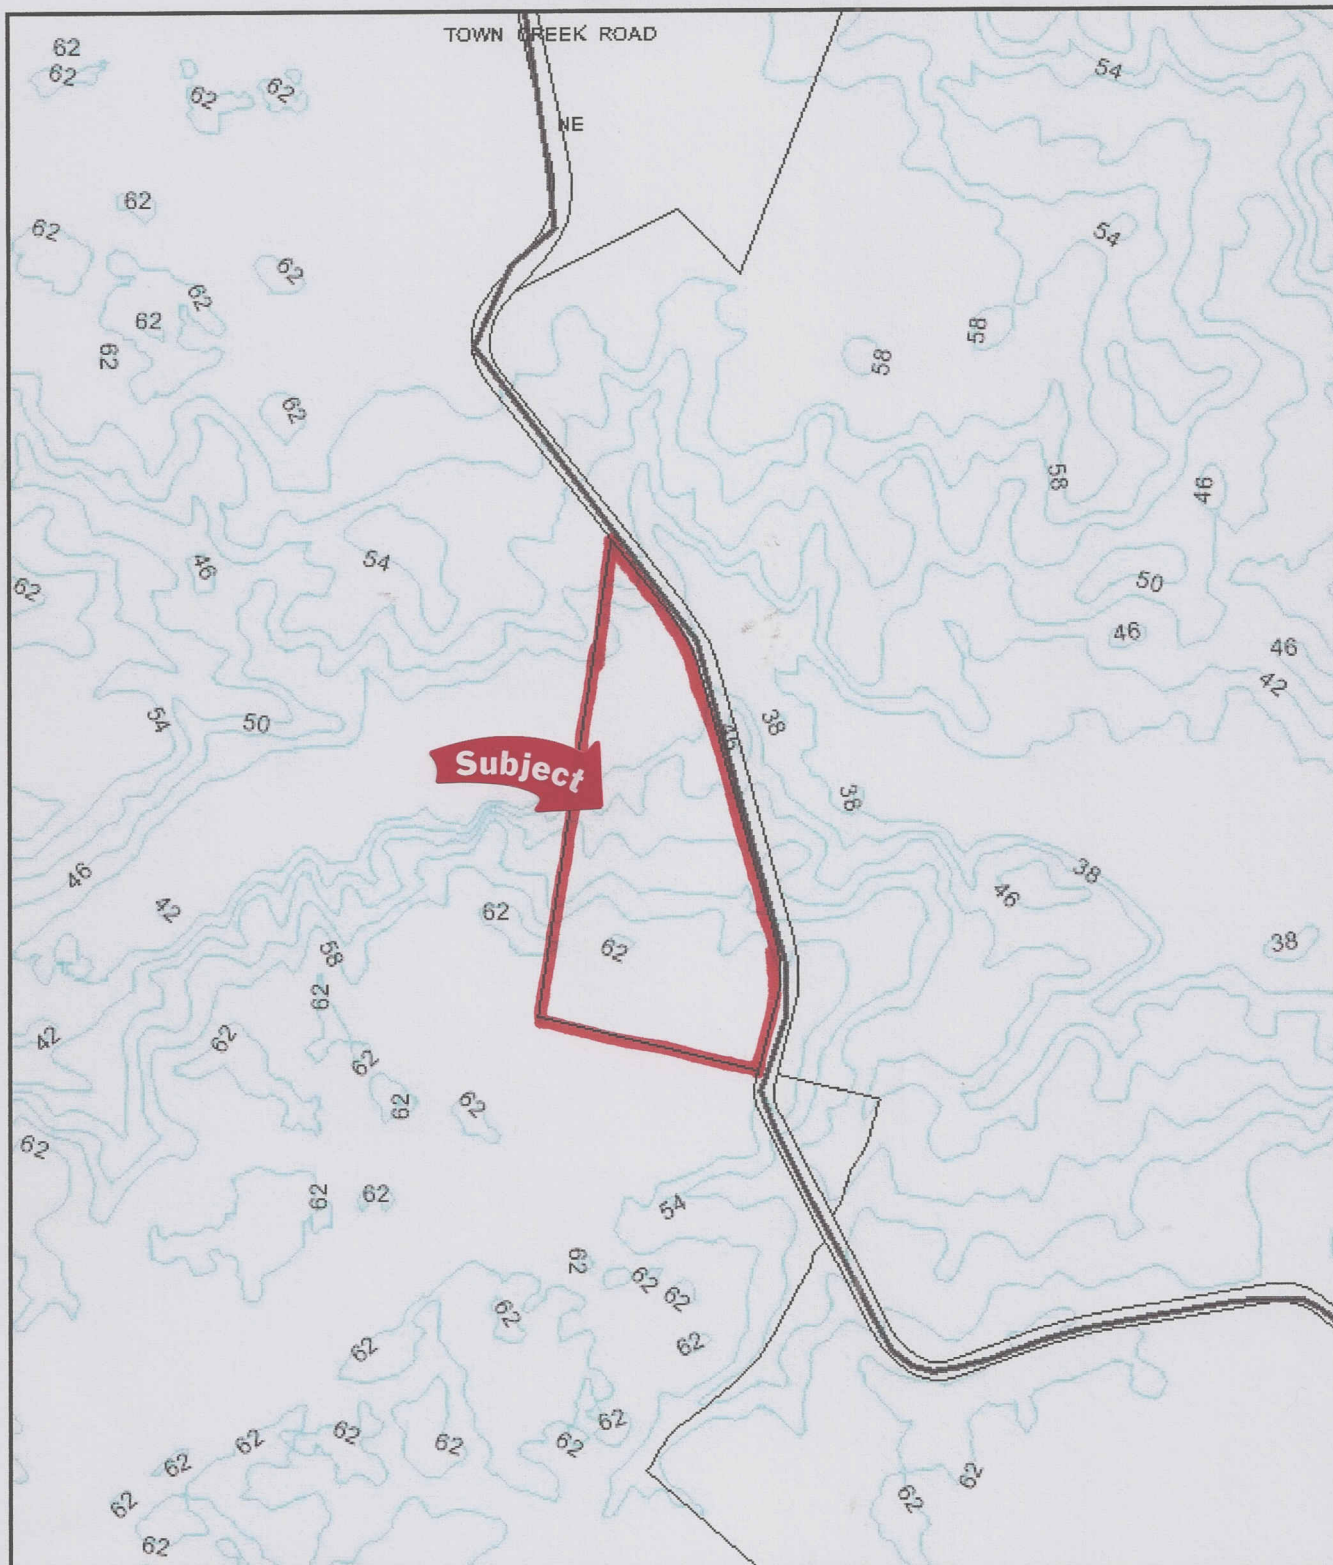

20.18 acre Town Creek 2 Tract

Disclaimer: Map and parcel data are believed to be accurate, but accuracy is not guaranteed. This is not a legal document and should not be substituted for a title search, appraisal, survey, or for zoning verification.

Map Scale
1 inch = 660 feet